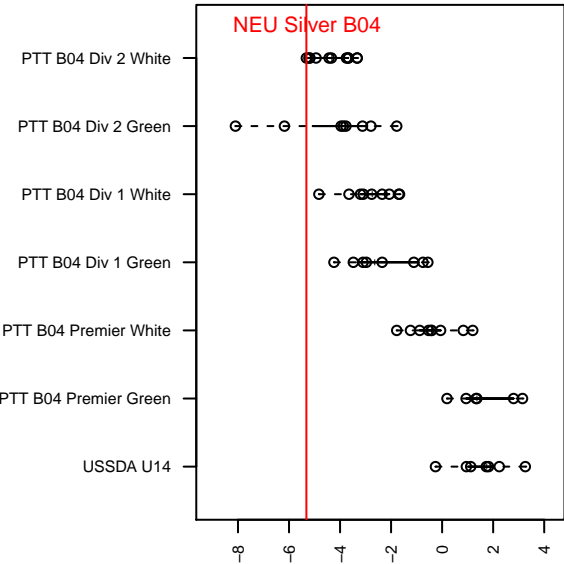

NEU Silver B04

Northeast United SC
 Portland, OR
 B04 total strength=757
 attack=1.29 defense=0.58
 fall league = PTT B04 Div 2 White
 spr league = Spr OYS B04 Div 2 White

alt names used:
 NEU PDX 04B Silver
 NEU PDX 04B Silver
 NEU PDX 04B Silver

Venues played:
 2017 PTT B04 Division 2 White
 2017 OYS Founders Cup B04
 2017 Spr OYS B04 Division 2 White

NEU Silver B04
 Dots are actual minus expected GF (blue circles) and GA (red triangles).
 Blue line is smoothed change in attack strength. Red is smoothed change in defense strength.

**attack and defense variance (black dot)
relative to other teams
and top 10 in region**

**attack and defense rating
relative to others at age
and all opponents in last 13 months**

Performance relative to 13 month average