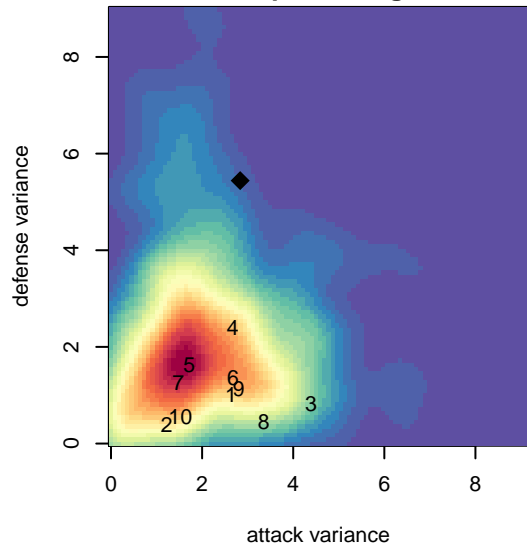

NEU Silver B04

Northeast United SC
 Portland, OR
 B04 total strength=757
 attack=1.29 defense=0.58
 fall league = PTT B04 Div 2 White
 spr league = Spr OYS B04 Div 2 White

alt names used:
 NEU PDX 04B Silver
 NEU PDX 04B Silver
 NEU PDX 04B Silver

Venues played:
 2017 PTT B04 Division 2 White
 2017 OYS Founders Cup B04
 2017 Spr OYS B04 Division 2 White

NEU Silver B04
 Dots are actual minus expected GF (blue circles) and GA (red triangles).
 Blue line is smoothed change in attack strength. Red is smoothed change in defense strength.

**attack and defense variance (black dot)
relative to other teams
and top 10 in region**

**attack and defense rating
relative to others at age
and all opponents in last 13 months**

Performance relative to 13 month average